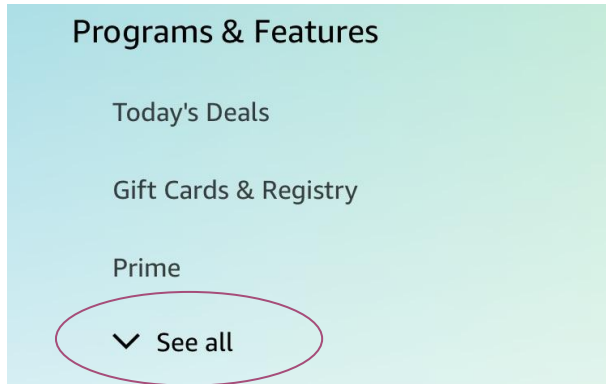

If on Amazon and you don't see the AmazonSmile logo in the top left corner

Scroll Over (Don't click on)

Hello, *Your Name*

Account & Lists

Under **Your List**

Scroll down and click on ***AmazonSmile Charity Lists***

At that point, if you have an organization you've chosen already you will see it in the top left. If not, you can type in Community Christian Academy in the search bar.

On the Amazon Mobile App

Click on the Hamburger icon in the bottom right corner

Click see all under Programs & Features

On the Amazon Mobile App

Click on AmazonSmile

Turn on AmazonSmile

On the Amazon Mobile App

amazon smile

Supporting charity is easier with AmazonSmile in the app

With every eligible purchase, AmazonSmile donates 0.5% to **Community Christian Academy** – same products, same prices, no cost to you.