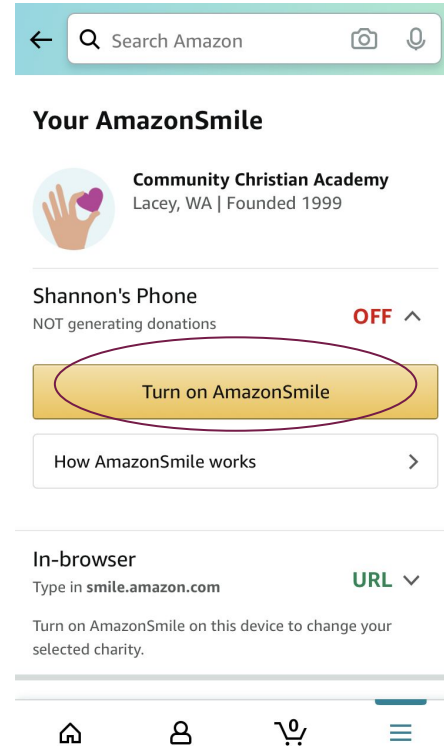

If on Amazon and you don't see the AmazonSmile logo in the top left corner

Scroll Over (Don't click on)

Hello, *Your Name*

Account & Lists

Under **Your List**

Scroll down and click on ***AmazonSmile Charity Lists***

At that point, if you have an organization you've chosen already you will see it in the top left. If not, you can type in Community Christian Academy in the search bar.

On the Amazon Mobile App

Click on the Hamburger icon in the bottom right corner

Click see all under Programs & Features

On the Amazon Mobile App

Click on AmazonSmile

Turn on AmazonSmile

On the Amazon Mobile App

amazon smile

Supporting charity is easier with AmazonSmile in the app

With every eligible purchase, AmazonSmile donates 0.5% to **Community Christian Academy** – same products, same prices, no cost to you.

Get started

*You can change your charity under "Settings" after turning AmazonSmile on in the app.

Click “Get started”

STEP 1 OF 1

Turn on AmazonSmile in the app

Enable notifications in the next step to turn on AmazonSmile and start generating donations while you shop in the app. It's that easy.