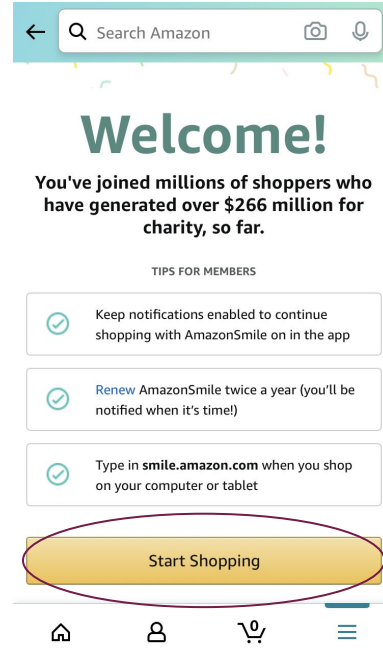

Click see all under Programs & Features

On the Amazon Mobile App

Click on AmazonSmile

Turn on AmazonSmile

On the Amazon Mobile App

amazon smile

Supporting charity is easier with AmazonSmile in the app

With every eligible purchase, AmazonSmile donates 0.5% to **Community Christian Academy** – same products, same prices, no cost to you.

Get started

*You can change your charity under "Settings" after turning AmazonSmile on in the app.

Click “Get started”

STEP 1 OF 1

Turn on AmazonSmile in the app

Enable notifications in the next step to turn on AmazonSmile and start generating donations while you shop in the app. It's that easy.

Next

Click “Next”

To keep AmazonSmile ON in the app, you must have Notifications enabled.

✓ Notifications are on
You're all set here!

Turn on AmazonSmile

Remember, you can always use AmazonSmile in your browser by typing smile.amazon.com.

“Turn on AmazonSmile”

On the Amazon Mobile App

Welcome! > Scroll down

“Start Shopping”

Shop as Normal

You are: *Supporting* Community Christian Academy

**Thank you for supporting
Northwest Christian Schools of Lacey!**