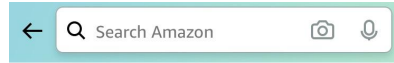

STEP 1 OF 1

Turn on AmazonSmile in the app

Enable notifications in the next step to turn on AmazonSmile and start generating donations while you shop in the app. It's that easy.