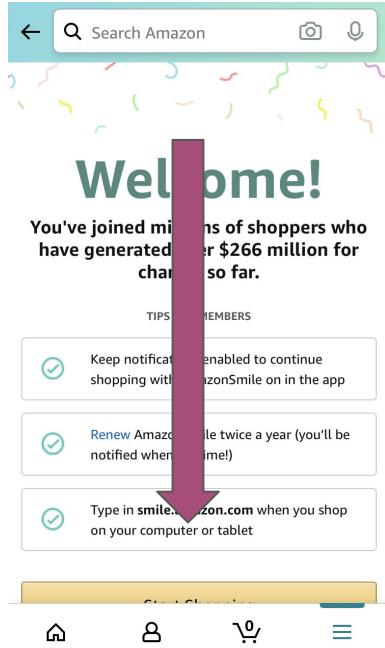

Get started

*You can change your charity under "Settings" after turning AmazonSmile on in the app.

Click “Get started”

STEP 1 OF 1

Turn on AmazonSmile in the app

Enable notifications in the next step to turn on AmazonSmile and start generating donations while you shop in the app. It's that easy.

Next

Click “Next”

To keep AmazonSmile ON in the app, you must have Notifications enabled.

✓ Notifications are on
You're all set here!

Turn on AmazonSmile

Remember, you can always use AmazonSmile in your browser by typing smile.amazon.com.

“Turn on AmazonSmile”

On the Amazon Mobile App

Welcome! > Scroll down

“Start Shopping”

Shop as Normal

You are: *Supporting* Community Christian Academy

**Thank you for supporting
Northwest Christian Schools of Lacey!**