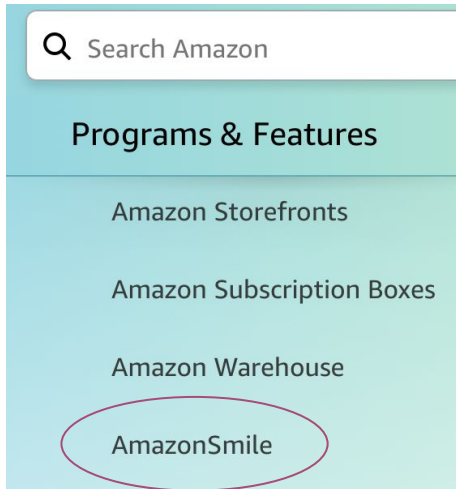

Click the Get Started button

Sign in to your Amazon account if you haven't already

Choose [Community Christian Academy](#) as the organization you wish to donate to

When you shop you should see the AmazonSmile Logo in the TOP LEFT

If on Amazon and you don't see the AmazonSmile logo in the top left corner

Scroll Over (Don't click on)

Hello, *Your Name*

Account & Lists

Under **Your List**

Scroll down and click on ***AmazonSmile Charity Lists***

At that point, if you have an organization you've chosen already you will see it in the top left. If not, you can type in Community Christian Academy in the search bar.

On the Amazon Mobile App

Click on the Hamburger icon in the bottom right corner

Click see all under Programs & Features

On the Amazon Mobile App

Click on AmazonSmile

Turn on AmazonSmile

On the Amazon Mobile App

amazon smile

Supporting charity is easier with AmazonSmile in the app

With every eligible purchase, AmazonSmile donates 0.5% to **Community Christian Academy** – same products, same prices, no cost to you.