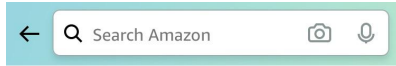

At that point, if you have an organization you've chosen already you will see it in the top left. If not, you can type in Community Christian Academy in the search bar.

On the Amazon Mobile App

Click on the Hamburger icon in the bottom right corner

Click see all under Programs & Features

On the Amazon Mobile App

Click on AmazonSmile

Turn on AmazonSmile

On the Amazon Mobile App

amazon smile

Supporting charity is easier with AmazonSmile in the app

With every eligible purchase, AmazonSmile donates 0.5% to **Community Christian Academy** – same products, same prices, no cost to you.